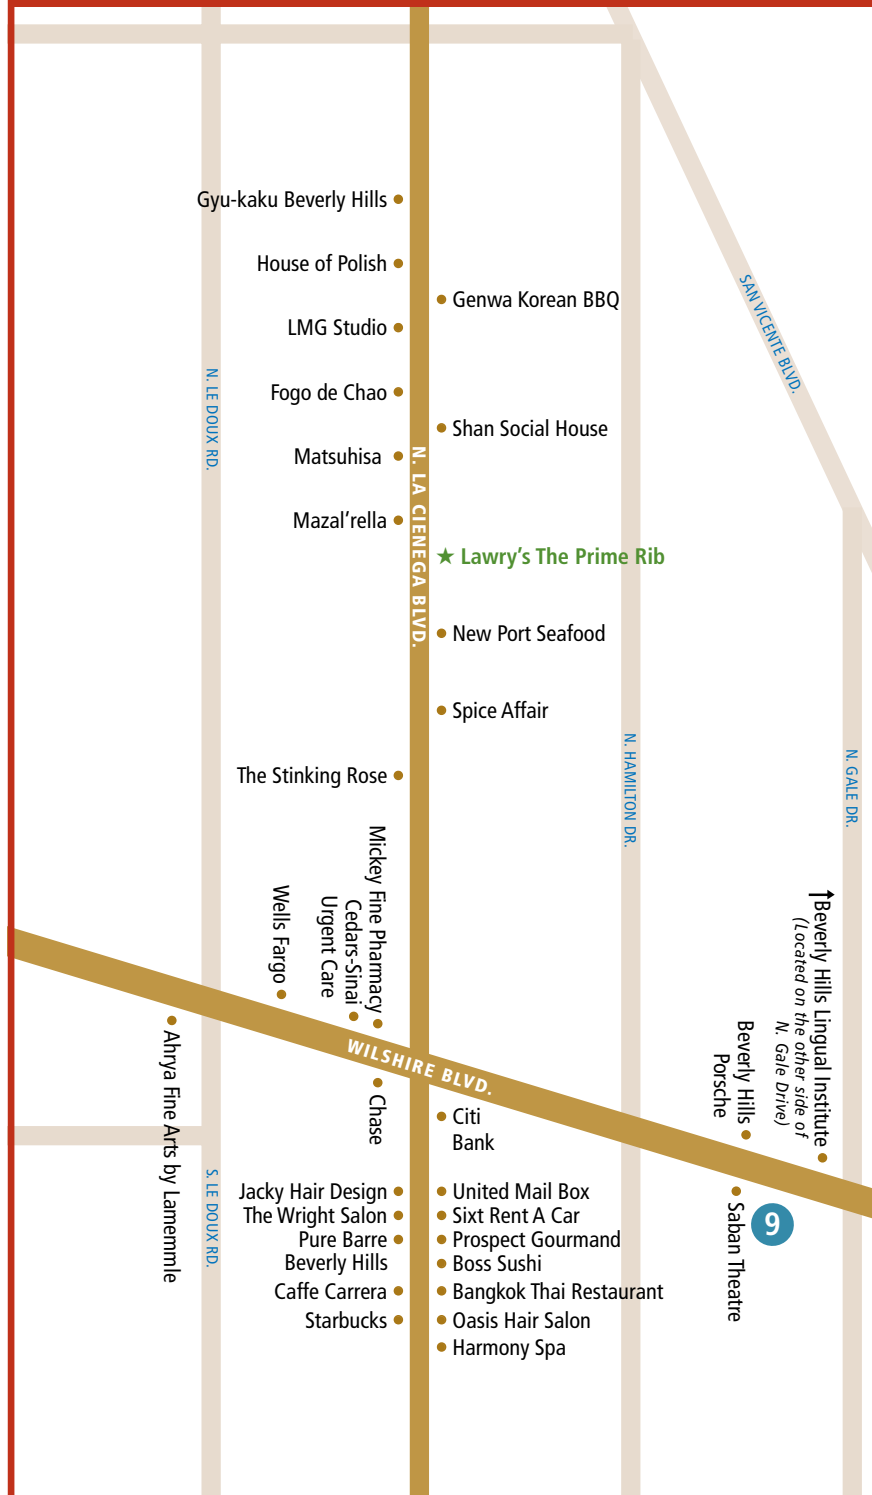

FOOTHILL RD.

★ **Viceroy L'Ermitage Beverly Hills**
 Business inside:
 ● Avec Nous

TWO RODEO LOCATED AT E4 ON MAP

SOUTH BEVERLY DR.

WILSHIRE BLVD.

S. EL CAMINO DR.

- Union Bank
- Stockcross
- Academy Stamp Co.
- Tomoko Spa
- Chaumont Bakery & Cafe
- Chaumont Street
- Walter's Café
- Jeffreys
- Auntie Barbara's General Store
- Anne Michelle Casual
- Spes Ultima Dea
- Roque Gallery
- Nadine Krakov Collection
- Hansen's Cakes
- Invitations by Ferial
- GNC
- Kreation Kafe
- Alaron Coffee & Roasting Co.

- Union Bank
- Stockcross
- Academy Stamp Co.
- Tomoko Spa
- Chaumont Bakery & Cafe
- Chaumont Street
- Walter's Café

S. REEVES DR.

- Rolex
- US Bank
- Sirtaj Hotel**
Businesses inside:
PS Beverly Hills

- Pavilions

★ Avalon Hotel Beverly Hills (one block at Canon Dr.)
Business inside:
• Viviane

Follow the diagram below to piece together map on pages 1-6

Page 1	Page 2	Page 3
Page 4	Page 5	Page 6

aka. ★

Torrey Pines Bank

Chase Bank

★ Sixty Beverly Hills
Business inside:
• Caulfield's Bar and Dining Room
• Above Sixty

Wilshire continues, plus Robertson & La Cienega (see other side)

LA CIENEGA BLVD.

VISITOR CENTER

See page 2 for map location.
Look for the Beverly Hills sign in the lower left.