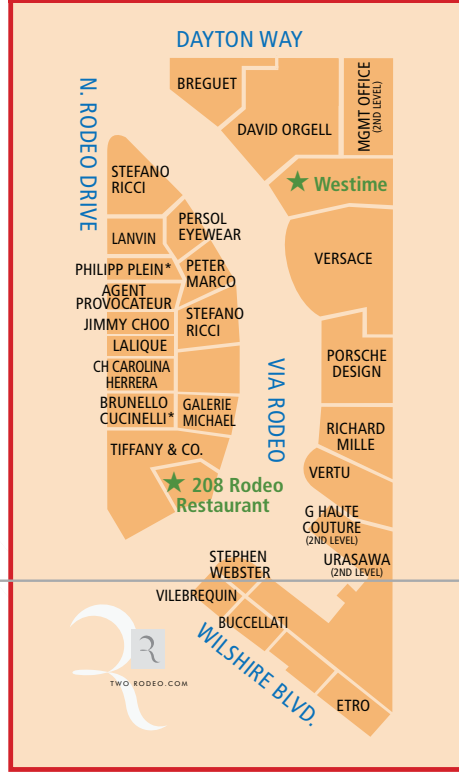

A

SOUTH SANTA MONICA BLVD.

B

TWO RODEO

C

LEGEND

WELCOME TO